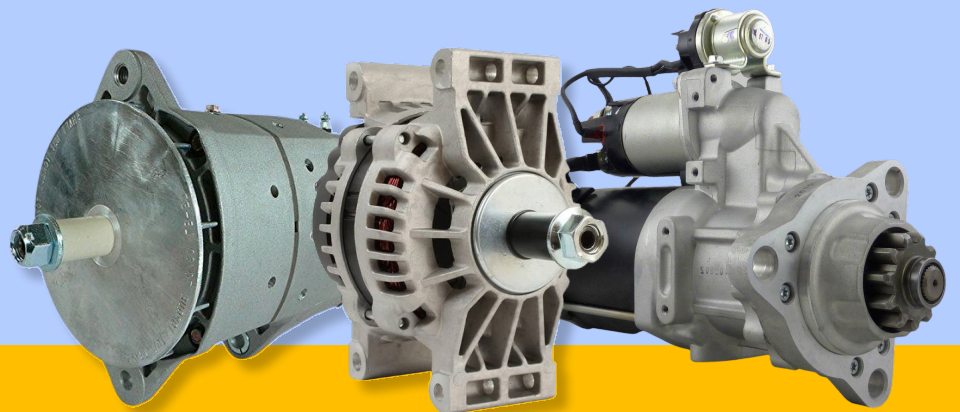

Replacement Parts For

Autocar

Kalmar Ottawa

Capacity

TICO

Mol Cy

Terberg

Freightliner

Kenworth

Peterbilt

International

Volvo

Mack

Isuzu

Western Star

Motor Coach

Blue Bird

Application Inquiries?

Give us a call on (630) 202-4660

Corporate HQ

5600 N River Rd #800, Suite 826, Rosemont, IL 60018

Warehousing

500 Country Club Dr, Bensenville, IL 60106

✉ info@lotusautomotiveinc.com

☎ (630) 202-4660